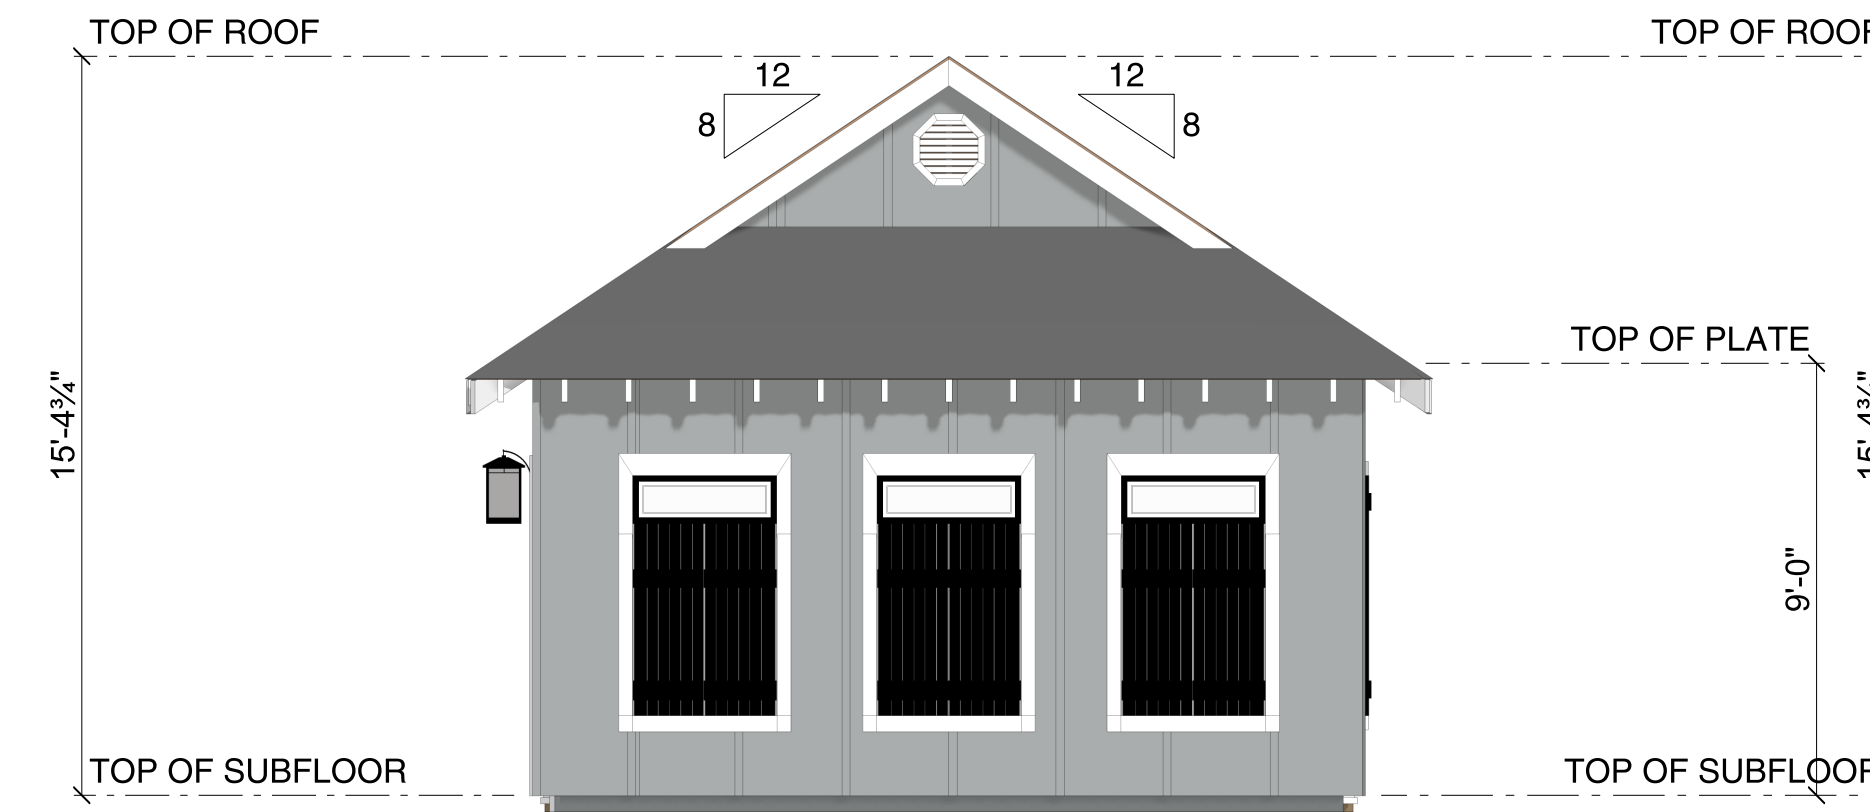

STORAGE
8' x 16'

3'-0"

1' x 2' 6"

2'-8"

2'-8"

2'-6"

5'-0"

3'-0" x 5'-0"

3'-0" x 1'-0"

3'-0" x 1'-0"

3'-0" x 1'-0"

6'-0"

Front Elevation
SCALE: 1/4" = 1'-0"

Right Elevation
SCALE: 1/4" = 1'-0"

Rear Elevation
SCALE: 1/4" = 1'-0"

Left Elevation
SCALE: 1/4" = 1'-0"