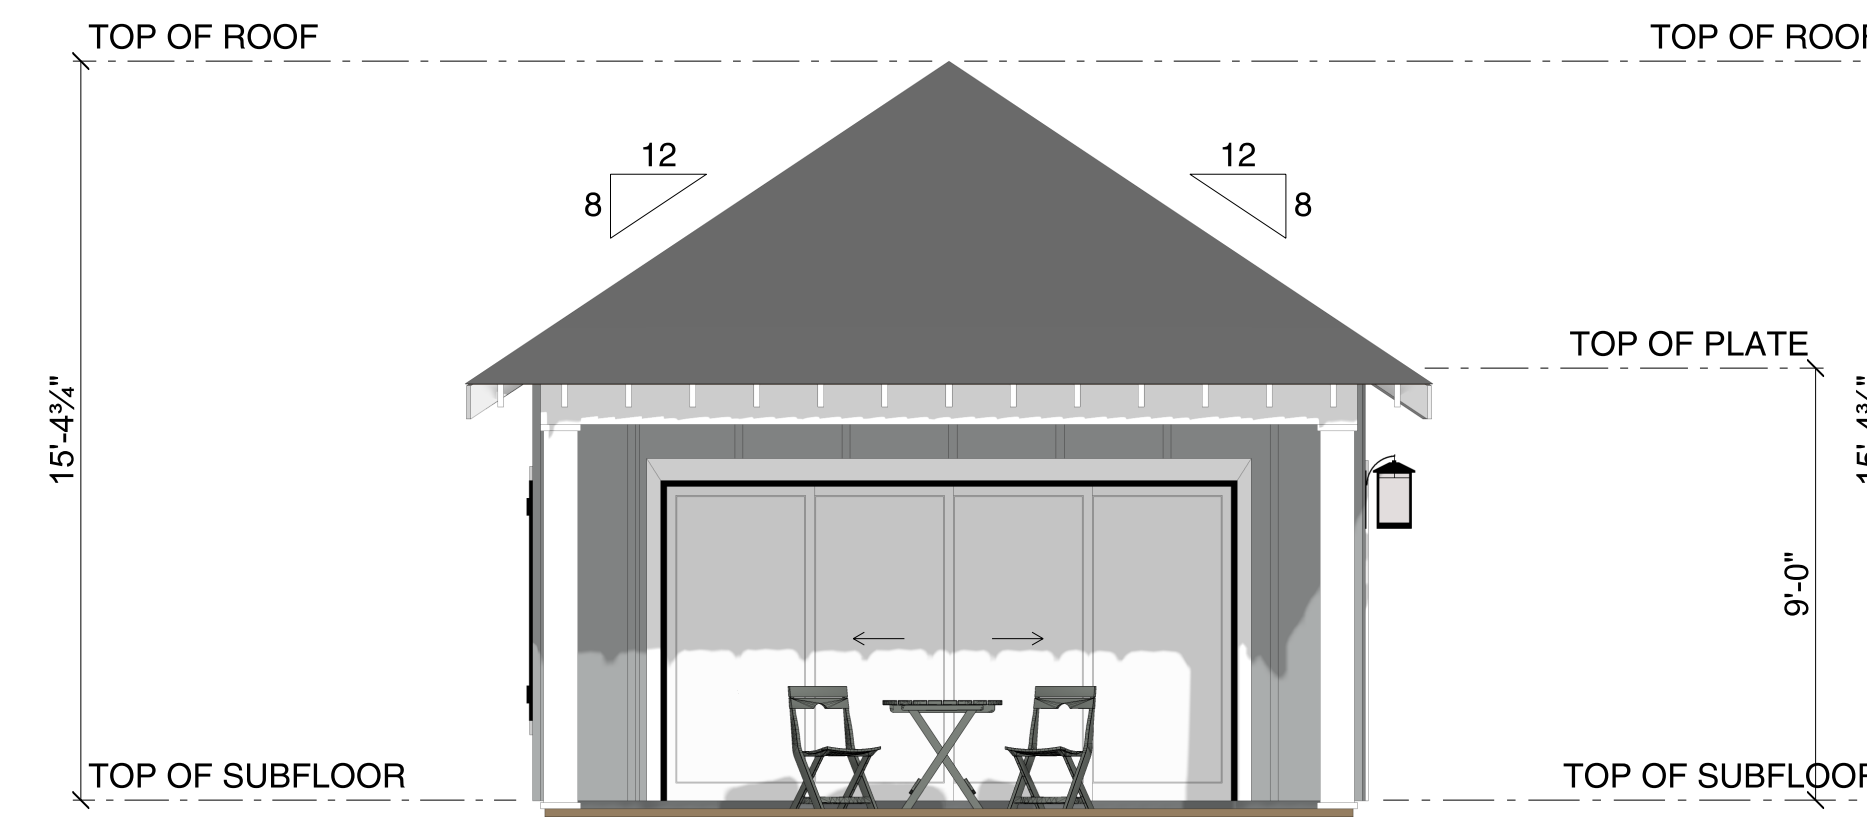

STORAGE
8' x 16'

3'-0"

1' x 2' 6"

2'-8"

2'-8"

2'-6"

5'-0"

3'-0" x 5'-0"

3'-0" x 1'-0"

3'-0" x 1'-0"

3'-0" x 1'-0"

6'-0"

Front Elevation
SCALE: 1/4" = 1'-0"

Right Elevation
SCALE: 1/4" = 1'-0"

Rear Elevation
SCALE: 1/4" = 1'-0"

Left Elevation
SCALE: 1/4" = 1'-0"