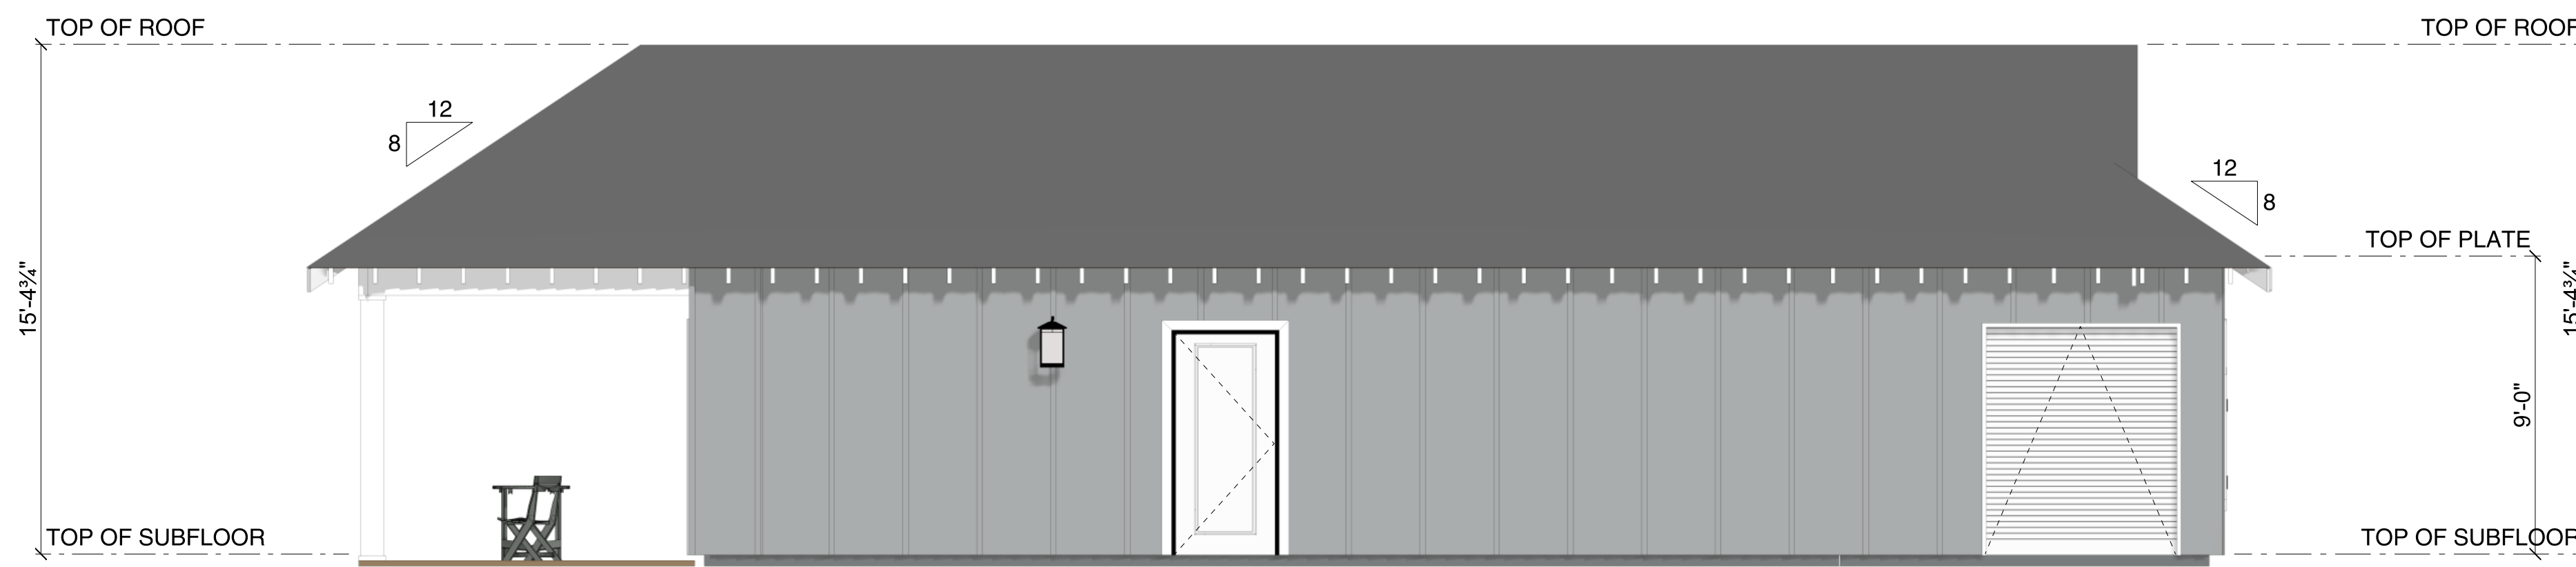

STORAGE
8' x 16'

3'-0"

1' x 2' 6"

2'-8"

2'-8"

2'-6"

5'-0"

3'-0" x 5'-0"

3'-0" x 1'-0"

3'-0" x 1'-0"

3'-0" x 1'-0"

6'-0"

Front Elevation
SCALE: 1/4" = 1'-0"

Right Elevation
SCALE: 1/4" = 1'-0"

Rear Elevation
SCALE: 1/4" = 1'-0"

Left Elevation
SCALE: 1/4" = 1'-0"