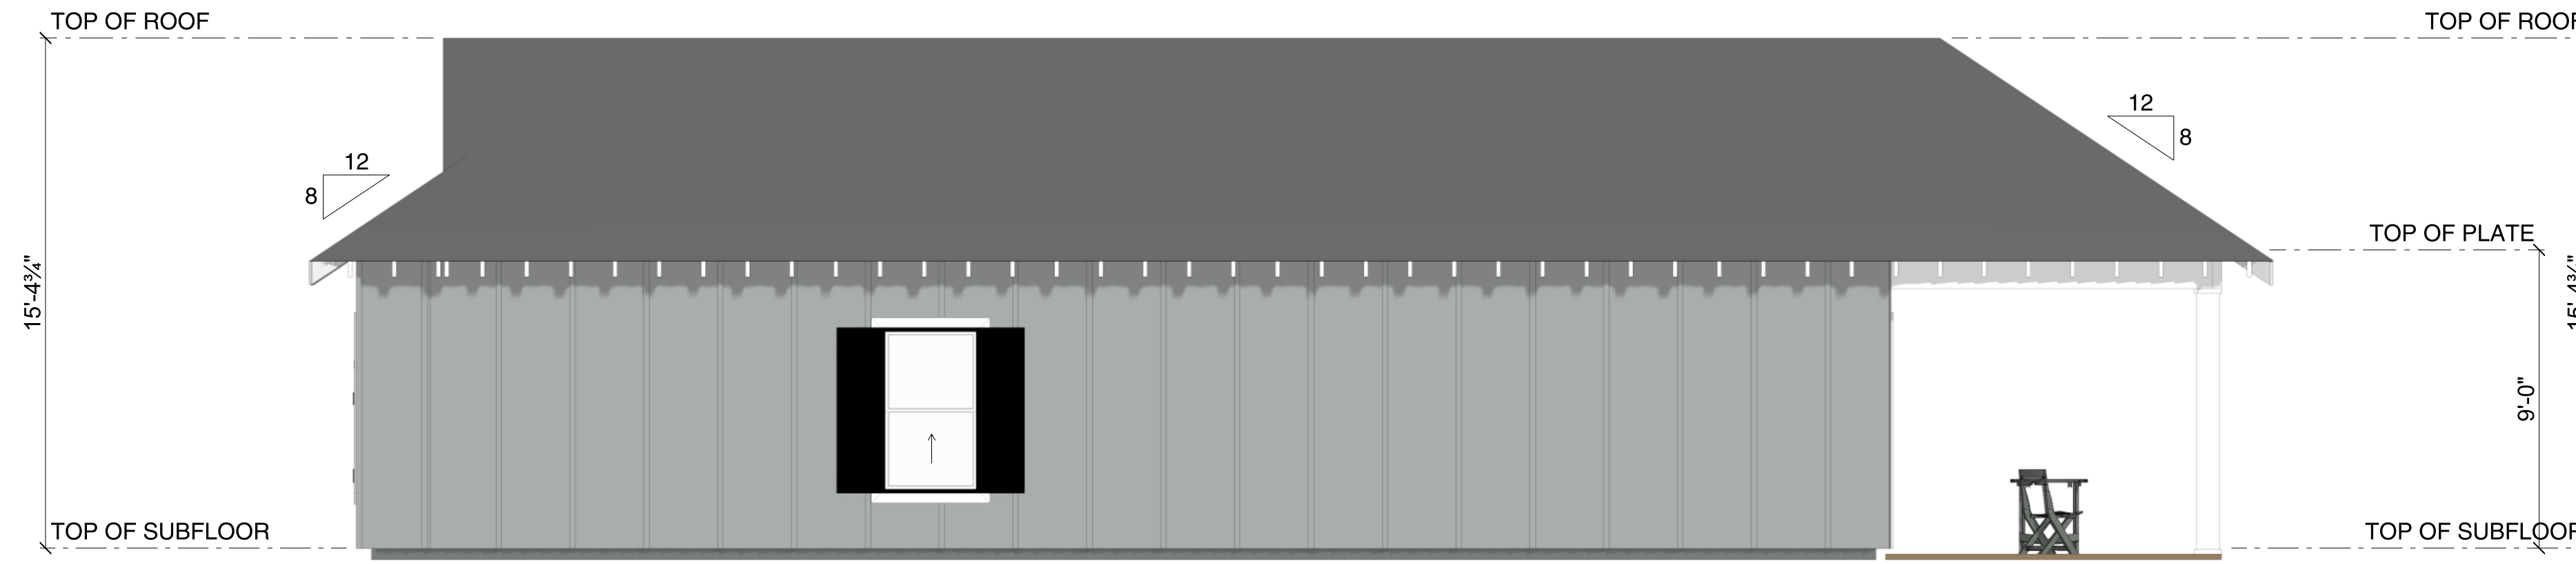

STORAGE
8' x 16'

3'-0"

1' x 2' 6"

2'-8"

2'-8"

2'-6"

5'-0"

3'-0" x 5'-0"

3'-0" x 1'-0"

3'-0" x 1'-0"

3'-0" x 1'-0"

6'-0"

Front Elevation
SCALE: 1/4" = 1'-0"

Right Elevation
SCALE: 1/4" = 1'-0"

Rear Elevation
SCALE: 1/4" = 1'-0"

Left Elevation
SCALE: 1/4" = 1'-0"